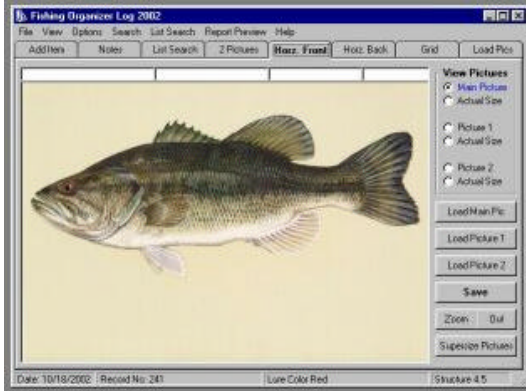

Fishing Organizer Log Software FOL2002™

Load Pictures: Display your personal fishing pictures for your catch! There are three picture tabs to view up to **eight pictures per record**. Each horizontal tab stores three pictures each and one vertical tab stores two pictures. Each tab will automatically resize the picture for viewing.

Fish Lists: Includes selection lists of freshwater and saltwater fish species. Pictures of freshwater fish and a **bonus over 60 outdoor/fishing wallpaper photos** are included on the CD!

Report Preview: The **Report Preview** feature includes the record data and up to four pictures on one page. The **Image Group Preview** displays all eight images on one page. Both the Report Preview and Group Image Preview will print the images displayed on the screen!