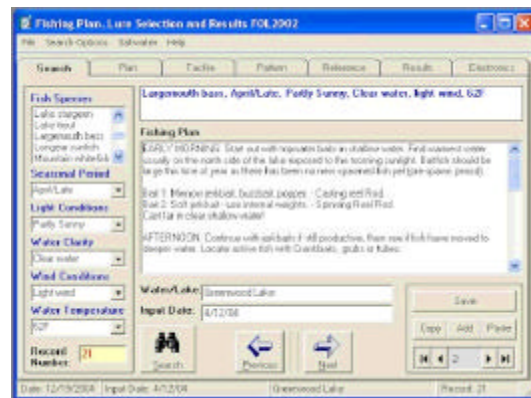

Included in the database are bass fishing seasonal patterns, tackle inventory and additional **bass catching tips/strategies** in the reference section!

List Search: Perform a **list search** with up to five separate search fields! Search "ALL" records or select a filtered search based on the checkboxes.