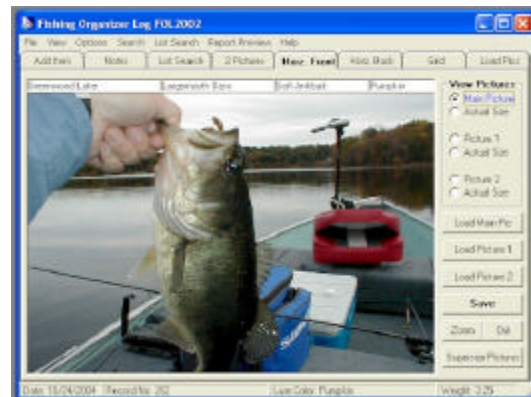

Total fish weight /List Search: The total fish weight for a given search criteria will be displayed on the bottom of each list search.